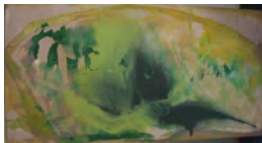

Andy Wing

For Easter (Triple A) (Ecology Series),
1982

Mixed Media
23 x 83 inches
57.5 x 207.5 centimeters

\$7,800.00

Andy Wing

Wing in Pieces, 1962-83

Mixed Media
36 x 59 inches
90 x 147.5 centimeters

\$7,500.00

Andy Wing

Spring, 1962-1963

Mixed Media
36 x 56 inches
90 x 140 centimeters

\$6,800.00

Andy Wing

Irregularities, 1985

Oil on Canvas
30 x 60 x 3 inches (76.2 x 152.4 x 7.6
cm)

\$6,500.00