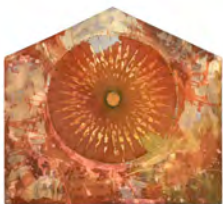

Andy Wing
The In House Fortune Wheel,
September 1985 - March 1986
Mixed media on shaped canvas
90 x 82.5 centimeters
Exhibited: BC Space, Homage

$4,200.00